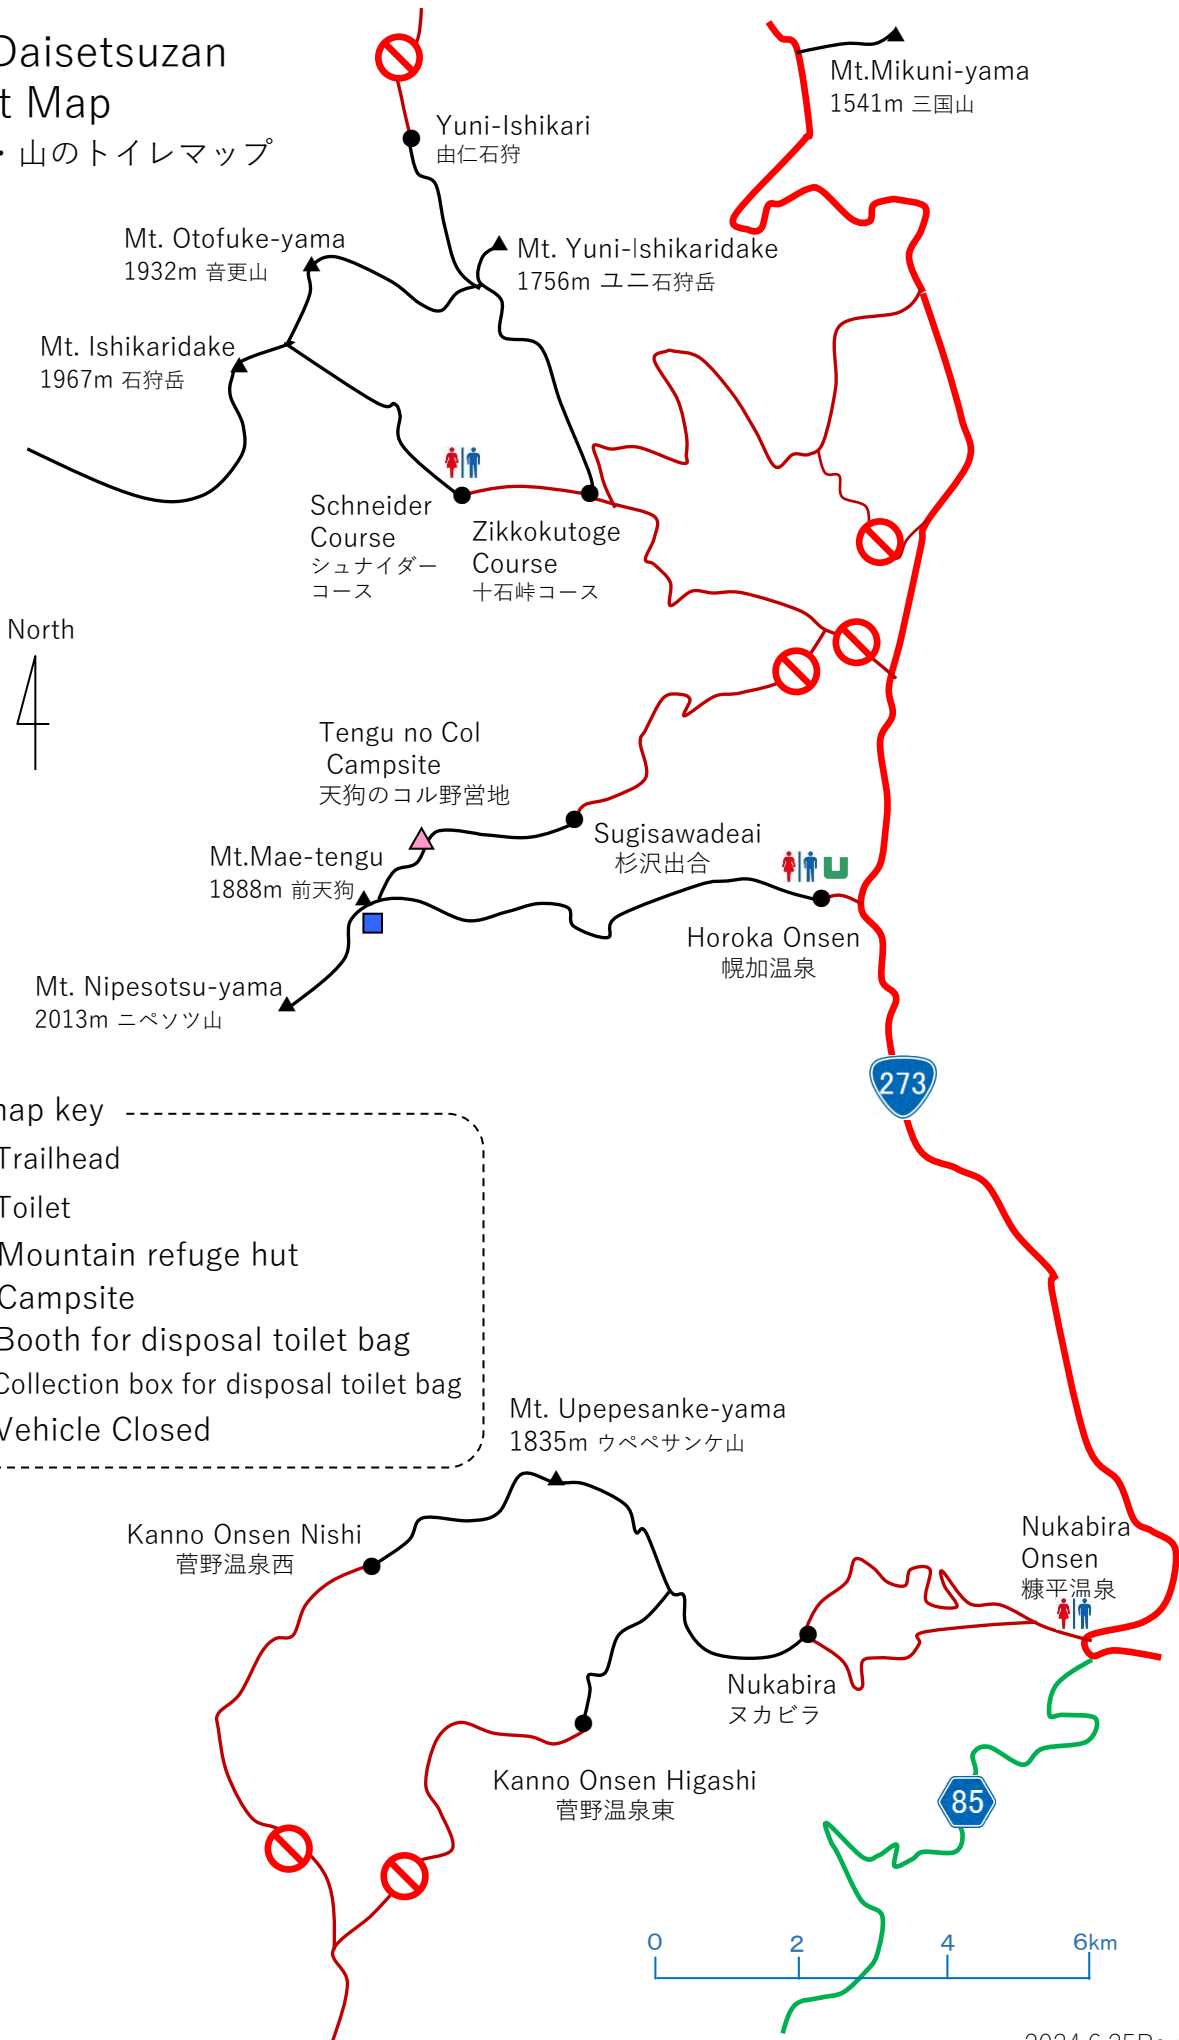

East Daisetsuzan Toilet Map

東大雪・山のトイレマップ

A map key

- : Trailhead
- ♂ ♀ : Toilet
- 🏠 : Mountain refuge hut
- △ : Campsite
- 📦 : Booth for disposal toilet bag
- 🗑️ : Collection box for disposal toilet bag
- 🚫 : Vehicle Closed